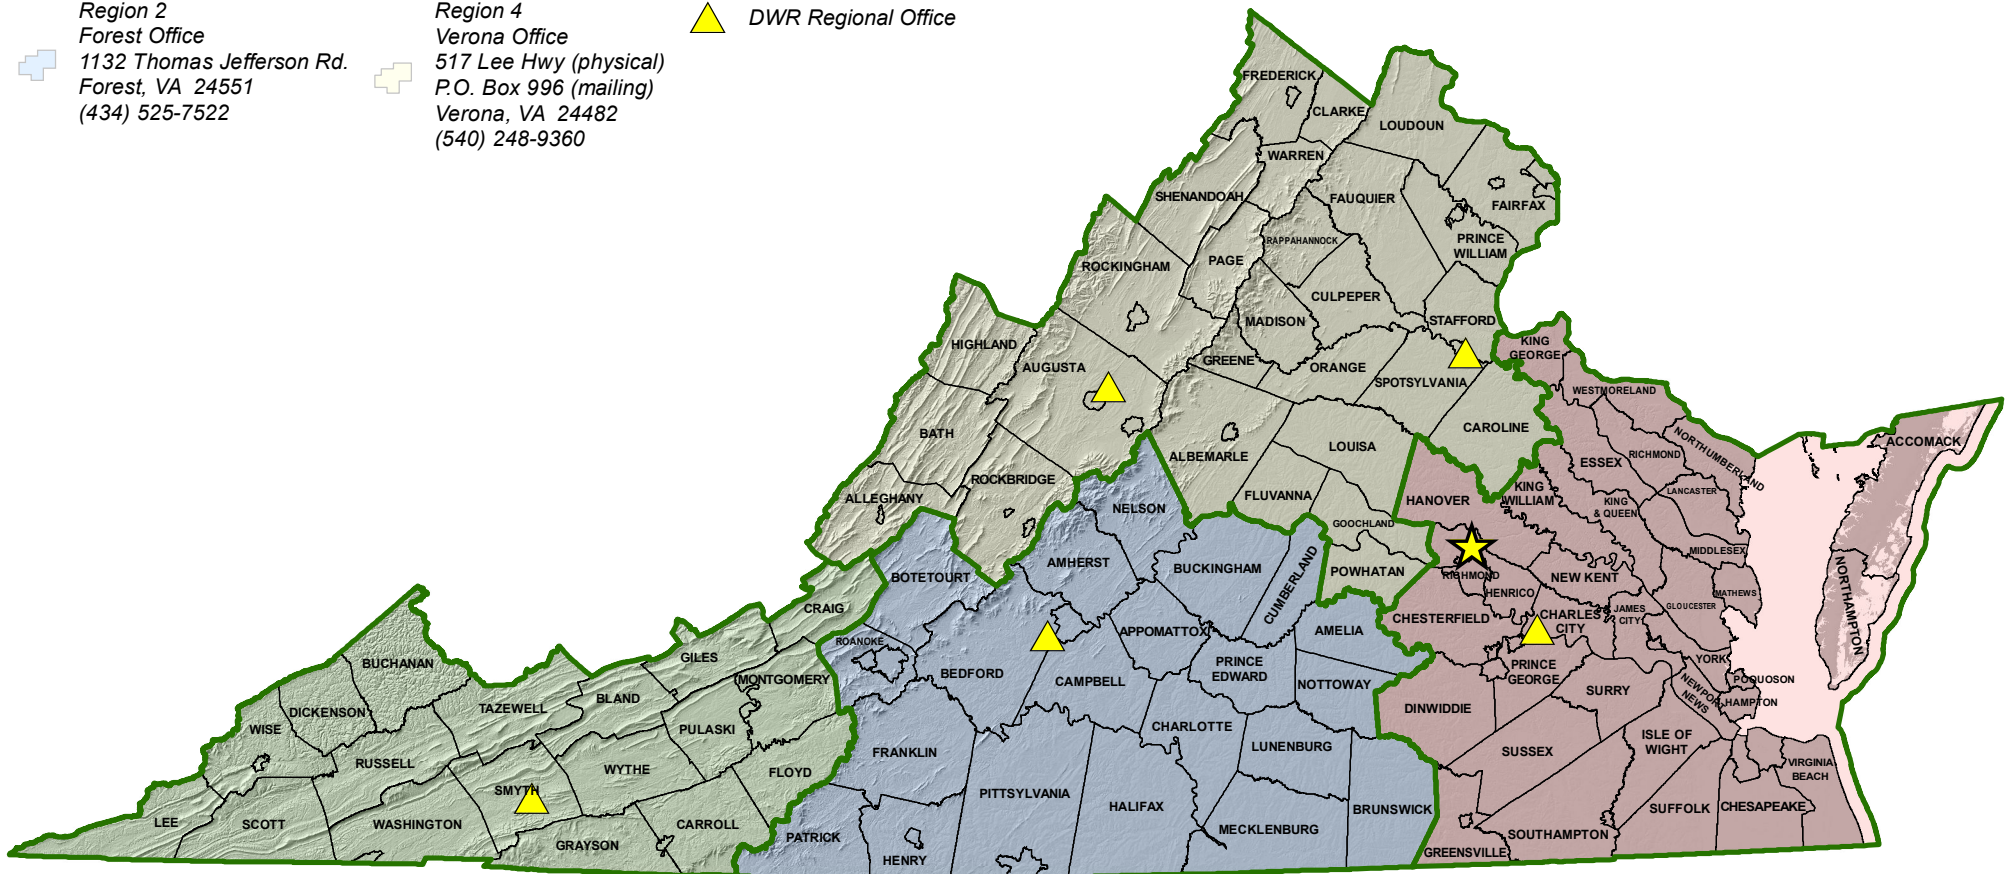

DWR Regions & Regional Offices

Region 1

Charles City Office
3801 John Tyler Hwy
Charles City, VA 23030
(804) 829-6580

Region 2

Forest Office
1132 Thomas Jefferson Rd.
Forest, VA 24551
(434) 525-7522

Region 3

Marion Office
1796 Highway Sixteen
Marion, VA 24354
(276) 783-4860

Region 4

Verona Office
517 Lee Hwy (physical)
P.O. Box 996 (mailing)
Verona, VA 24482
(540) 248-9360

DWR Headquarters
7870 Villa Park Dr. Suite 400 (physical)
P.O. Box 90778
Henrico, VA 23228
(804) 367-1000

DWR Regional Office

Sources:
All Other Data - VDWR
VDWR - Lenée Pennington, GISP 3/18/2021