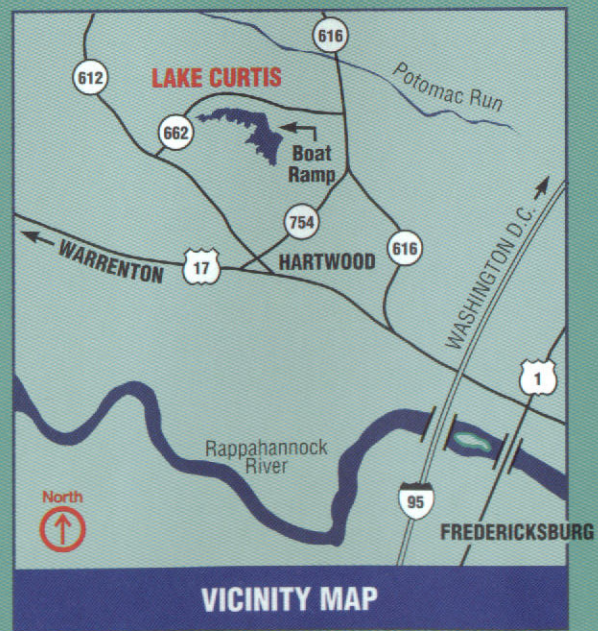

LAKE CURTIS

STAFFORD COUNTY

90 ACRES

4' CONTOUR INTERVALS

VICINITY MAP