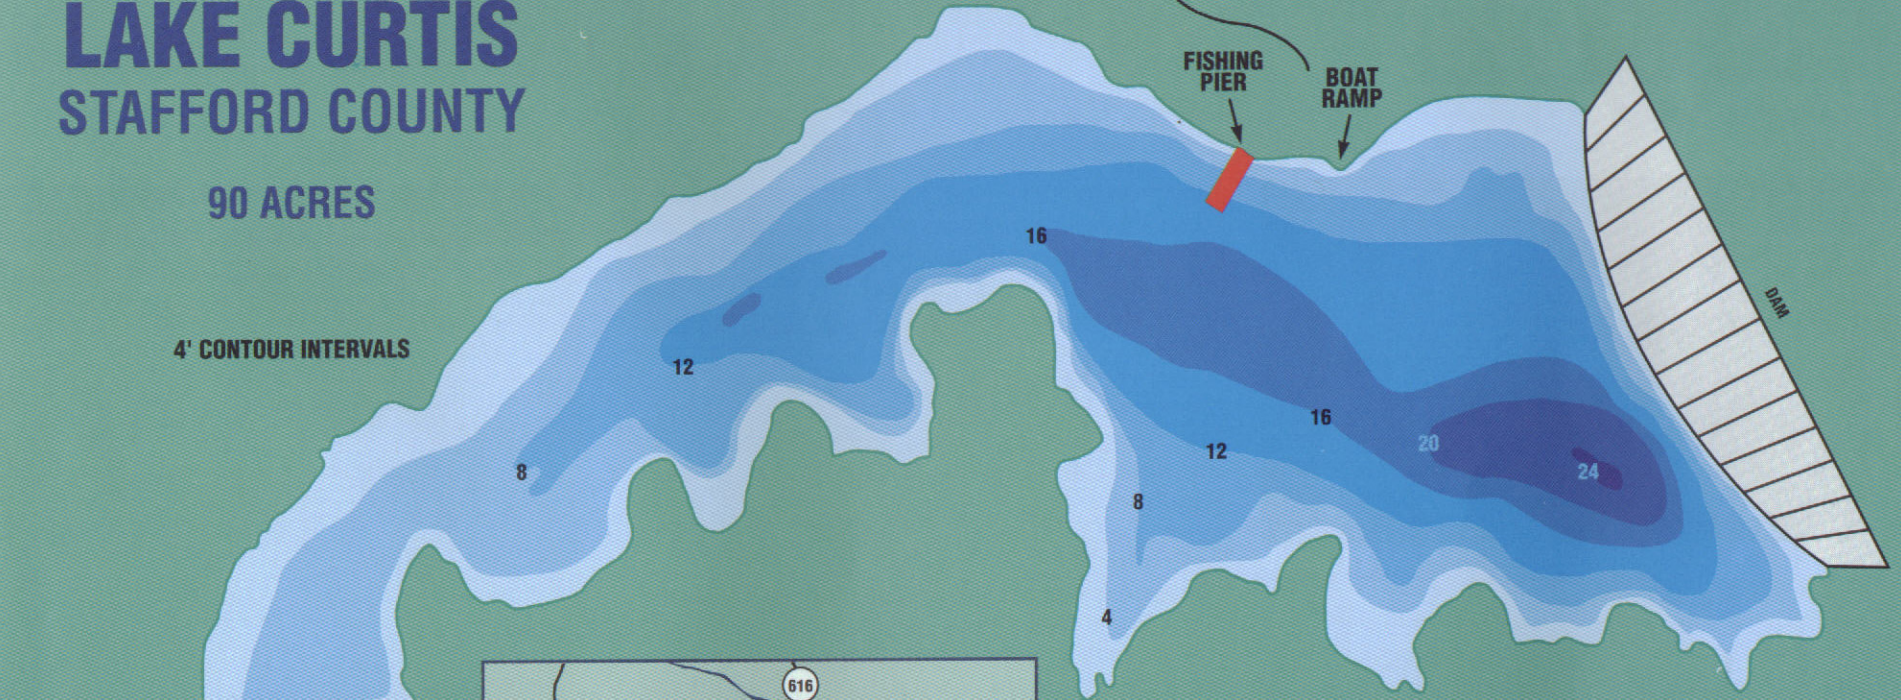

LAKE CURTIS

STAFFORD COUNTY

90 ACRES

4' CONTOUR INTERVALS

VICINITY MAP